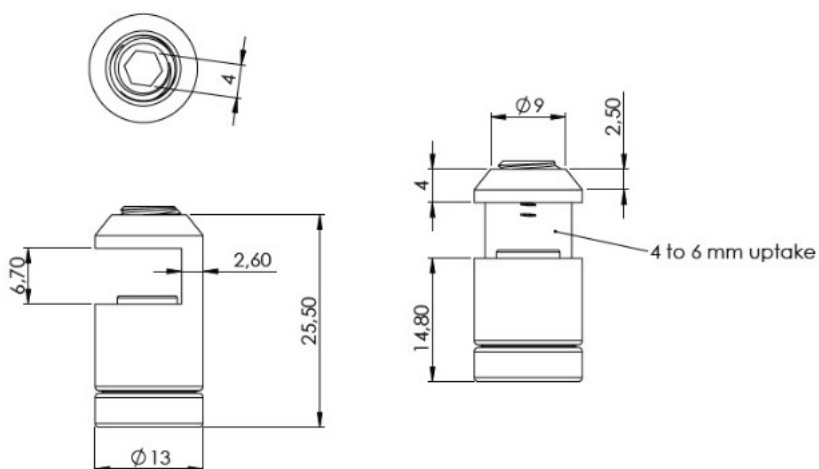

PRODUCT SHEET

Description:

Glass Door Knob "Bonsai" $\varnothing 13 \times 27$ mm, Alu, Brass Polished, 4-6 mm Glass Thickness, No Drilling, Screw W/Silicon Bumper

Item number:

17.40.002-0

Units	Box	Carton	HS Code	Barcode
Pcs.			8302420090	
				5704866516136